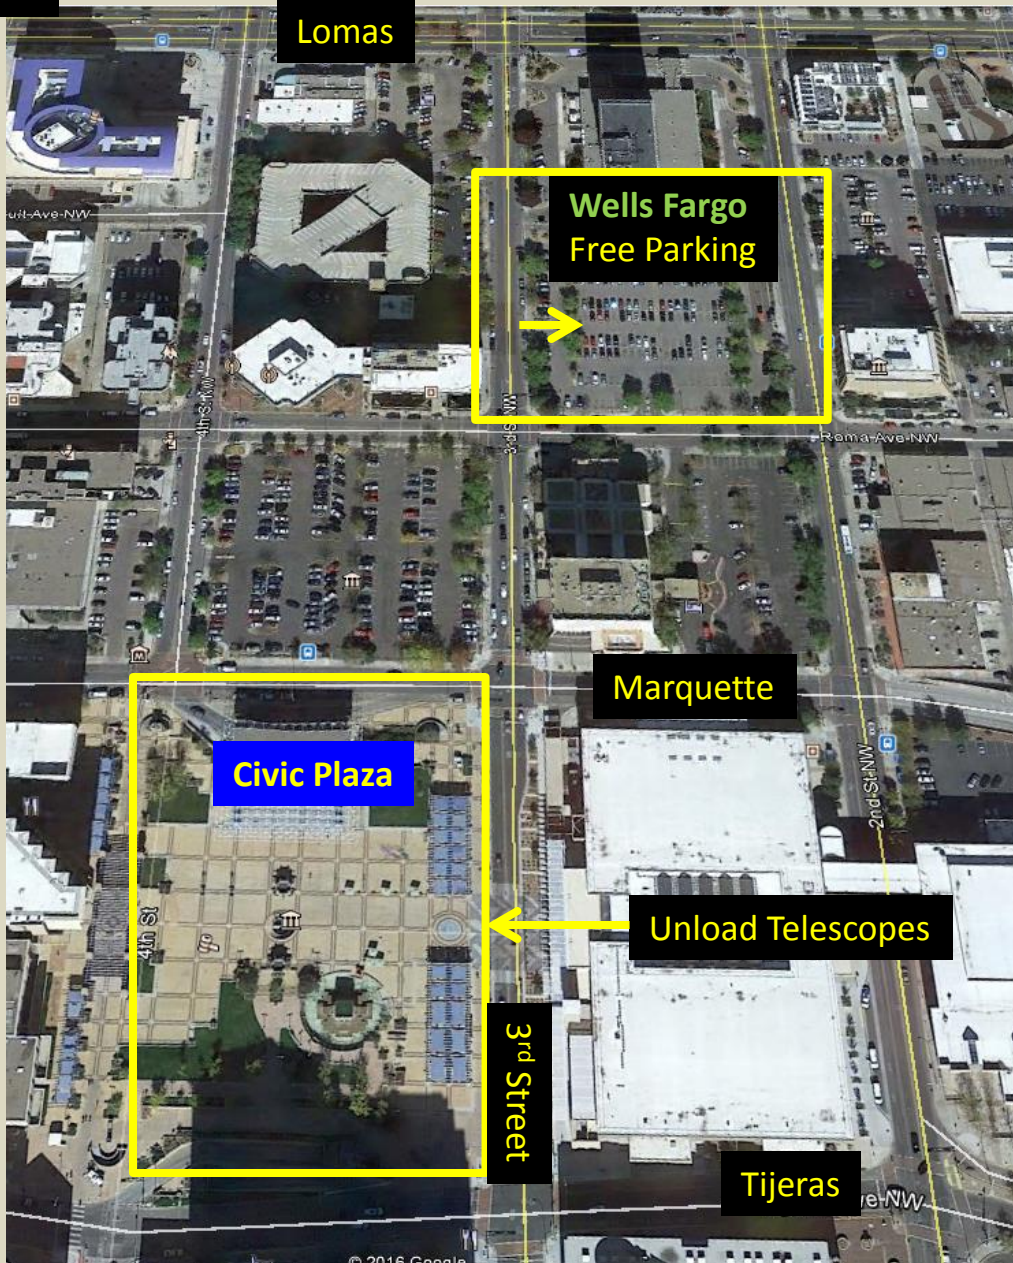

# The March for Science

Albuquerque Civic Plaza

April 22, 2017 1400 – 1600 MDT

Set up begins at 11 am

3<sup>rd</sup> street closes (no exceptions)  
at 1 pm

*Free* parking at *Wells Fargo* lot  
north of plaza

*Paid* parking underneath plaza  
(entry from north side)

Unload Location

N 35° 05' 14.19"

W 106° 38' 59.71"