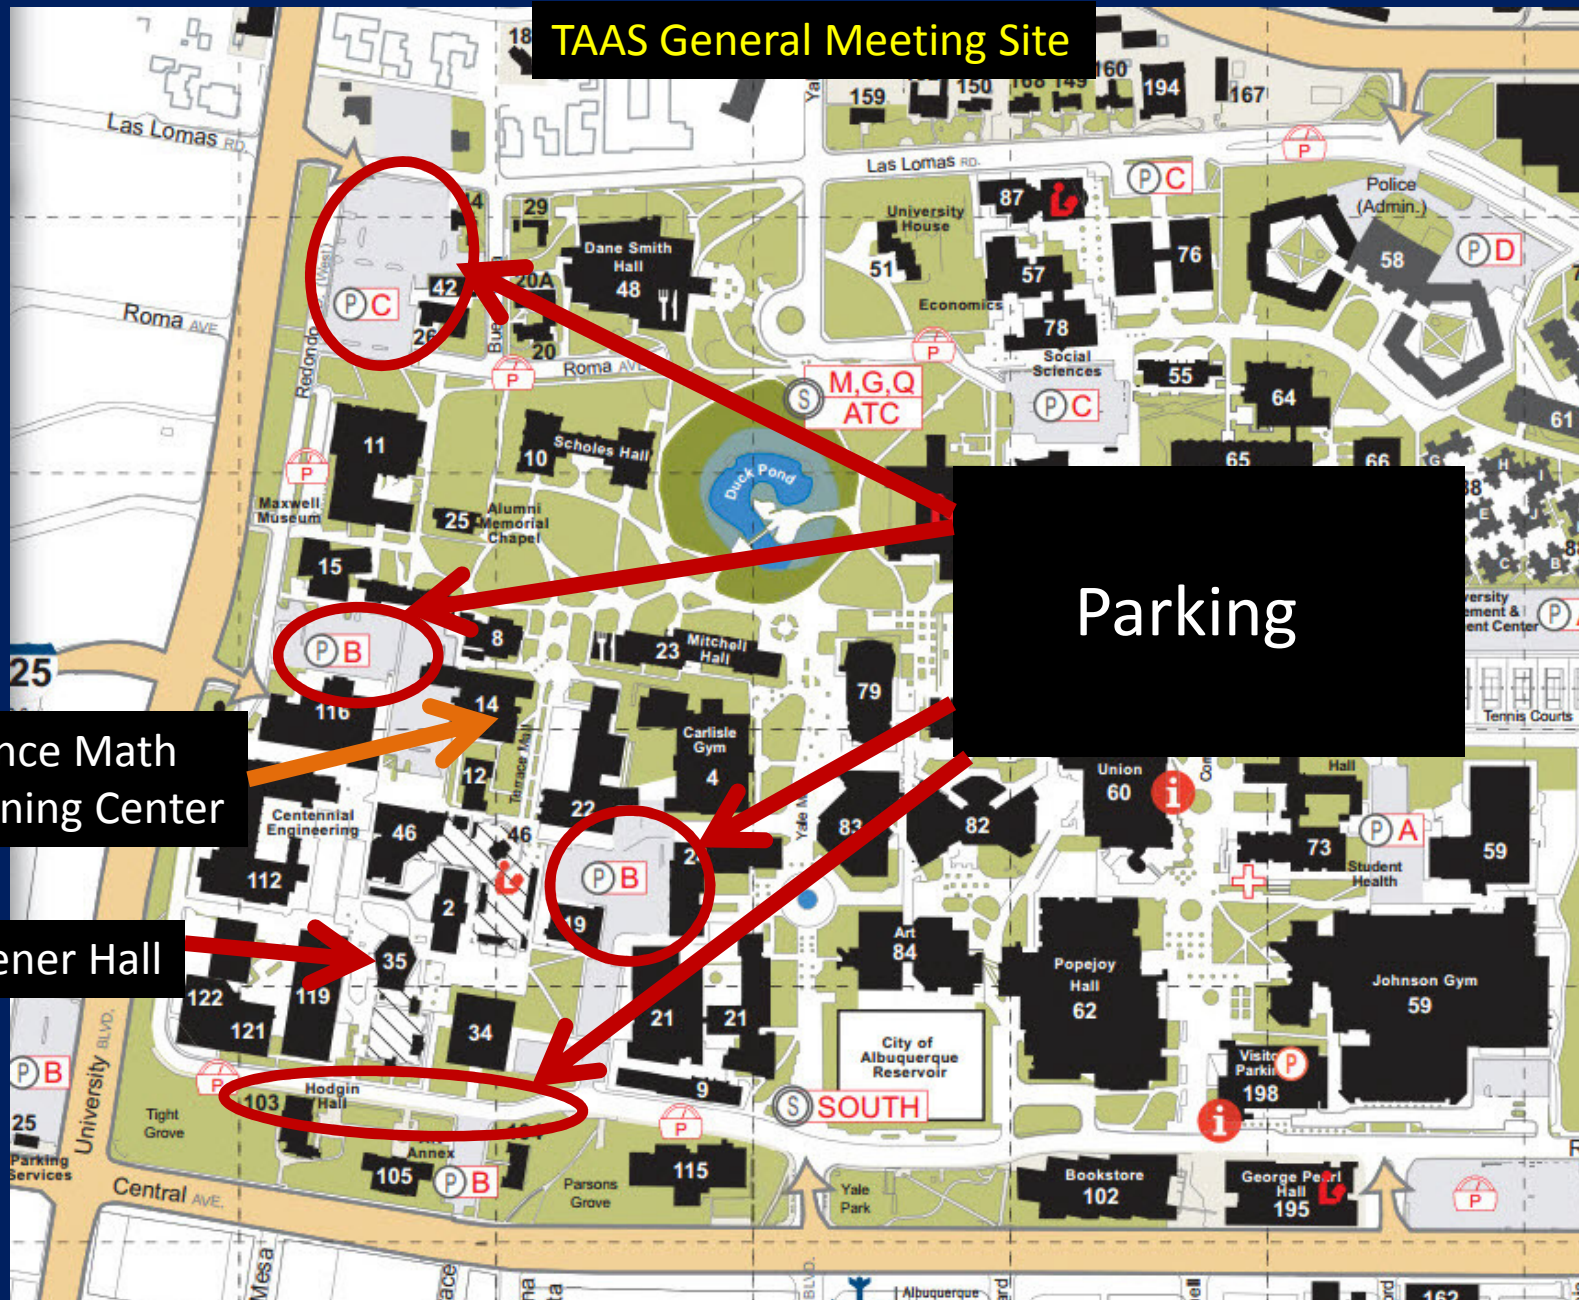

Map to Science and Math Learning Center on the UNM Campus

TAAS General Meeting Site

Science Math Learning Center

Regener Hall

Parking

Las Lomas Rd.
Roma Ave.
University Blvd.
Central Ave.
Mesa

18
159
150
168
149
194
167
87
51
76
58
75
78
55
64
61
65
66
88
8
73
59
62
59
198
195
162

Dane Smith Hall 48
Scholes Hall 10
Mitchell Hall 23
Carlisle Gym 4
City of Albuquerque Reservoir
Johnson Gym 59
George Pearl Hall 195

Police (Admin.)
Economics
Social Sciences
Student Health
Bookstore 102

Parking: P C, P D, P A, P B, P

Directions: SOUTH